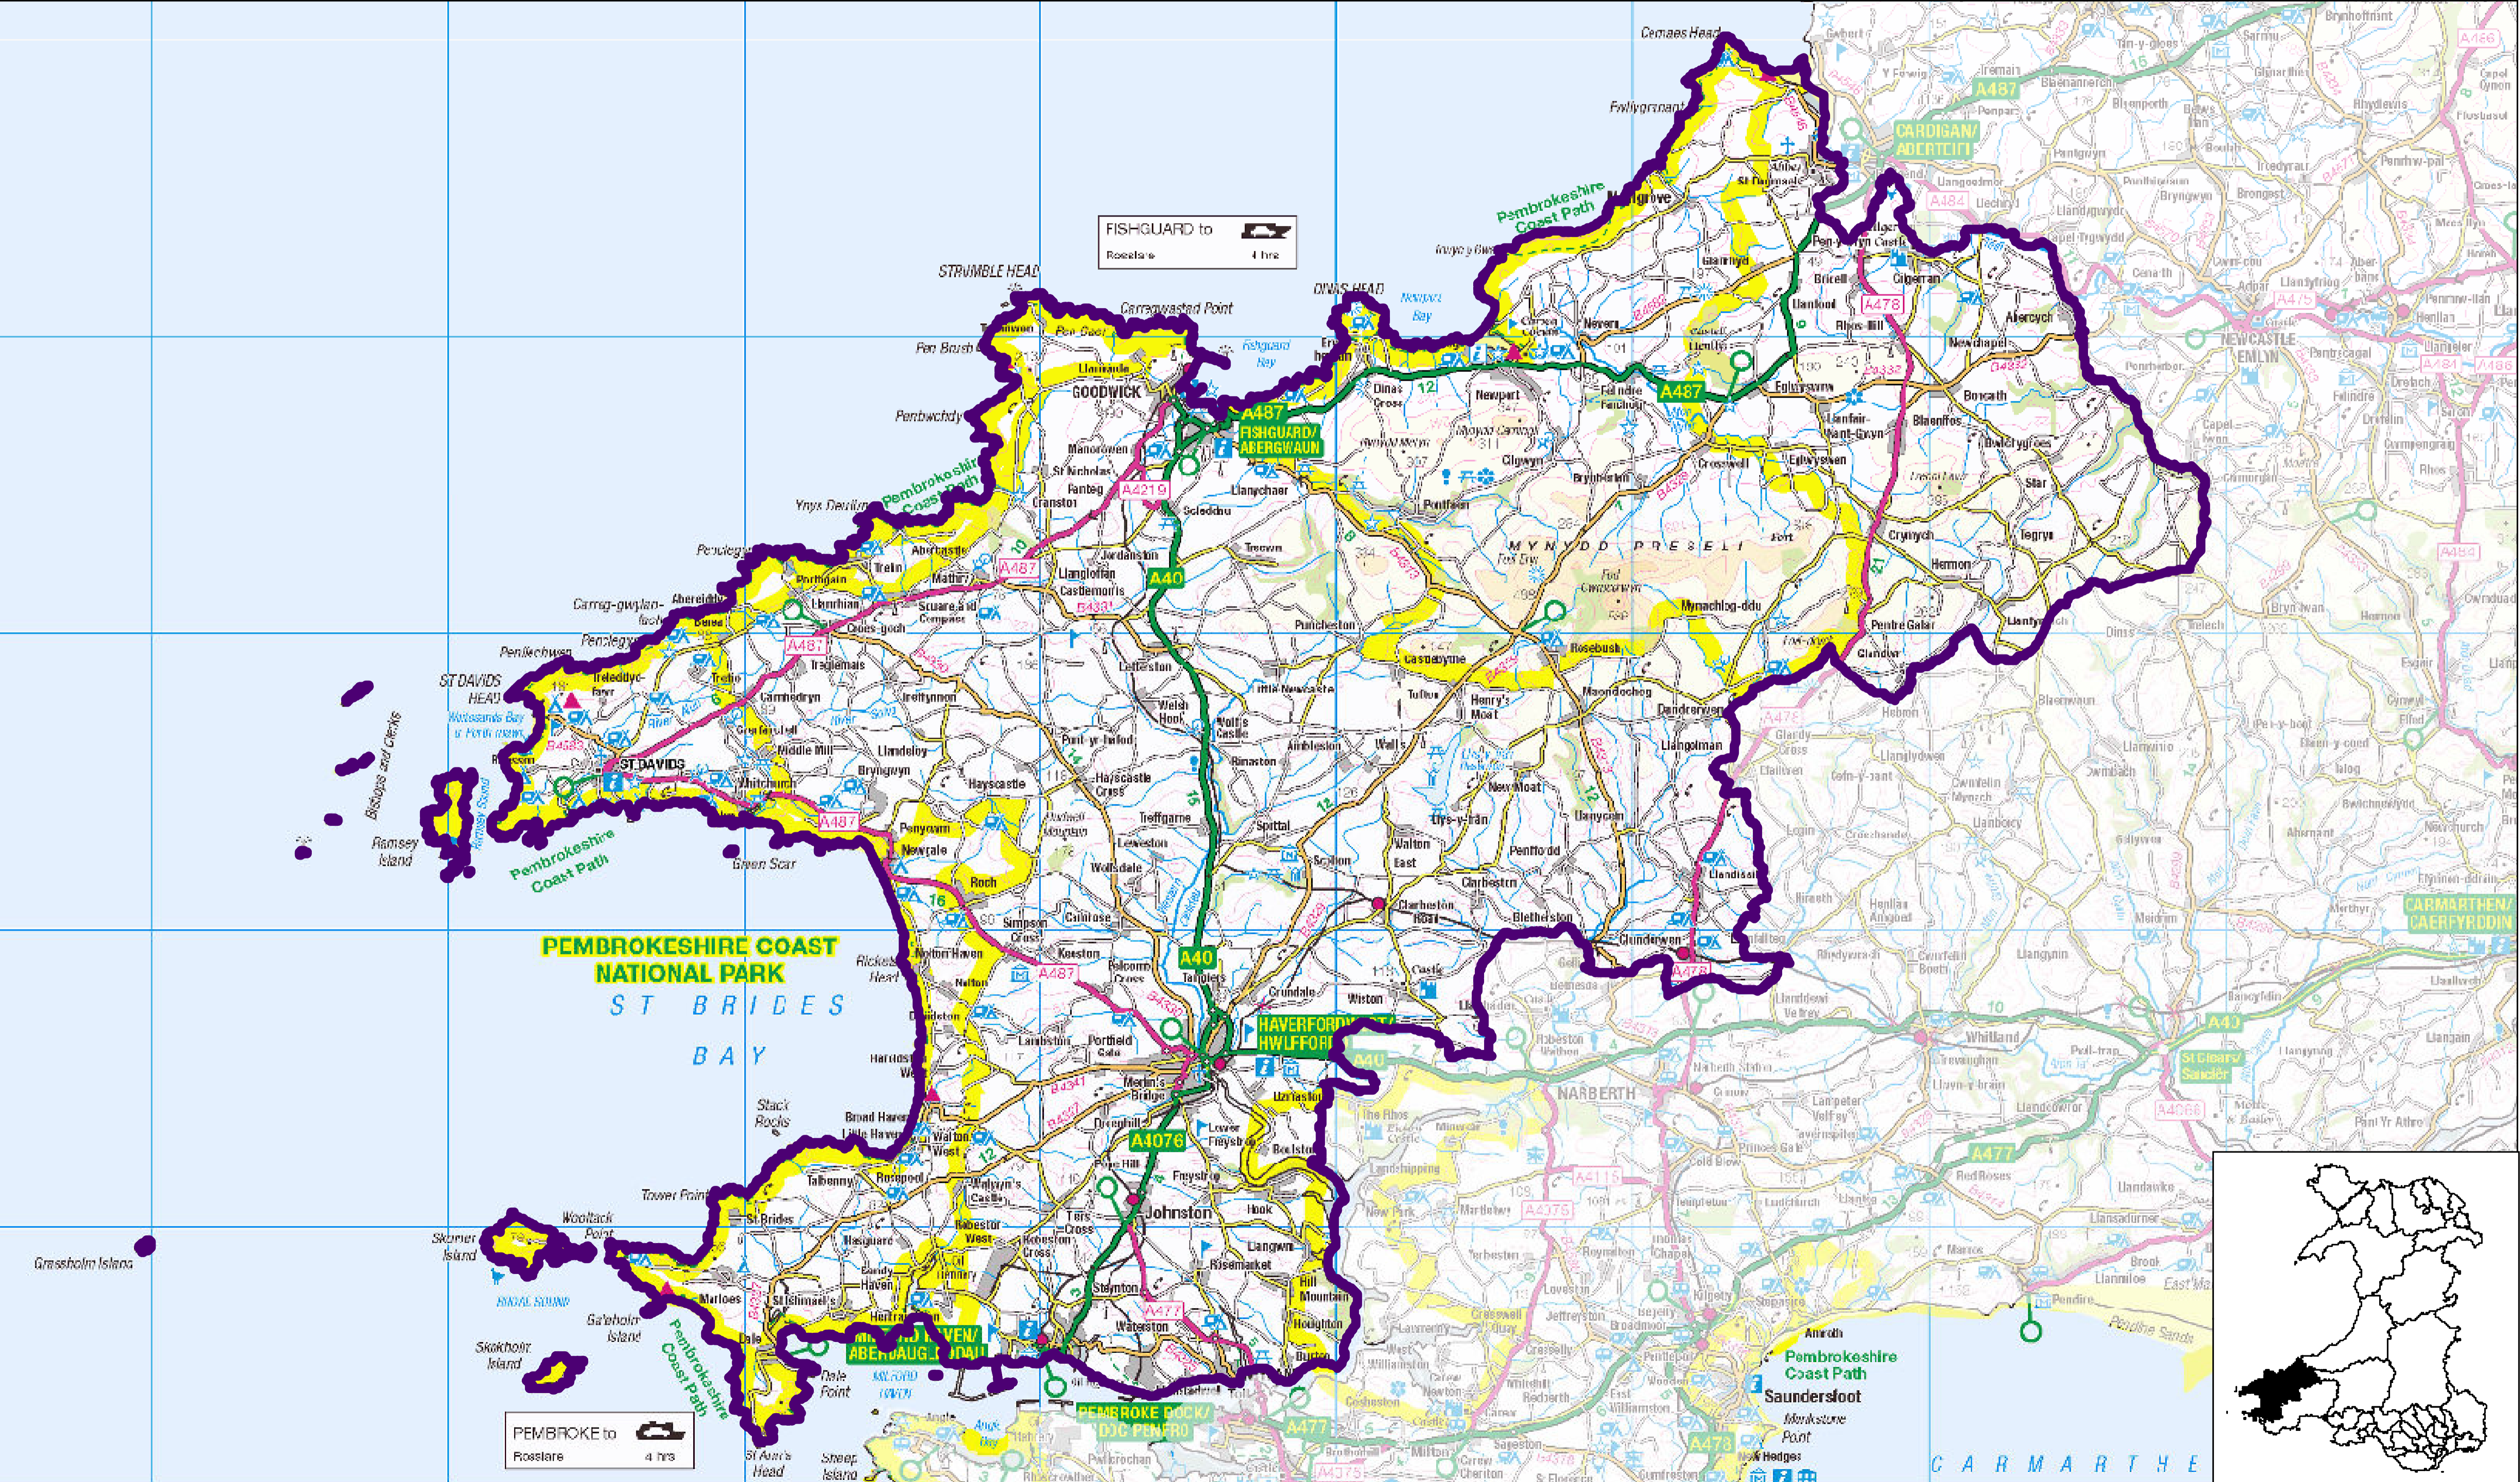

# Preseli Sir Benfro / Preseli Pembrokeshire

Etholaeth y Senedd / Senedd Constituency

Senedd Cymru  
Welsh Parliament

FISHGUARD to  
Rosslare 4 hrs

PEMBROKE to  
Rosslare 4 hrs

Sylwadau / Comments

Graddfa Map OS / OS Map Scale  
1:250,000