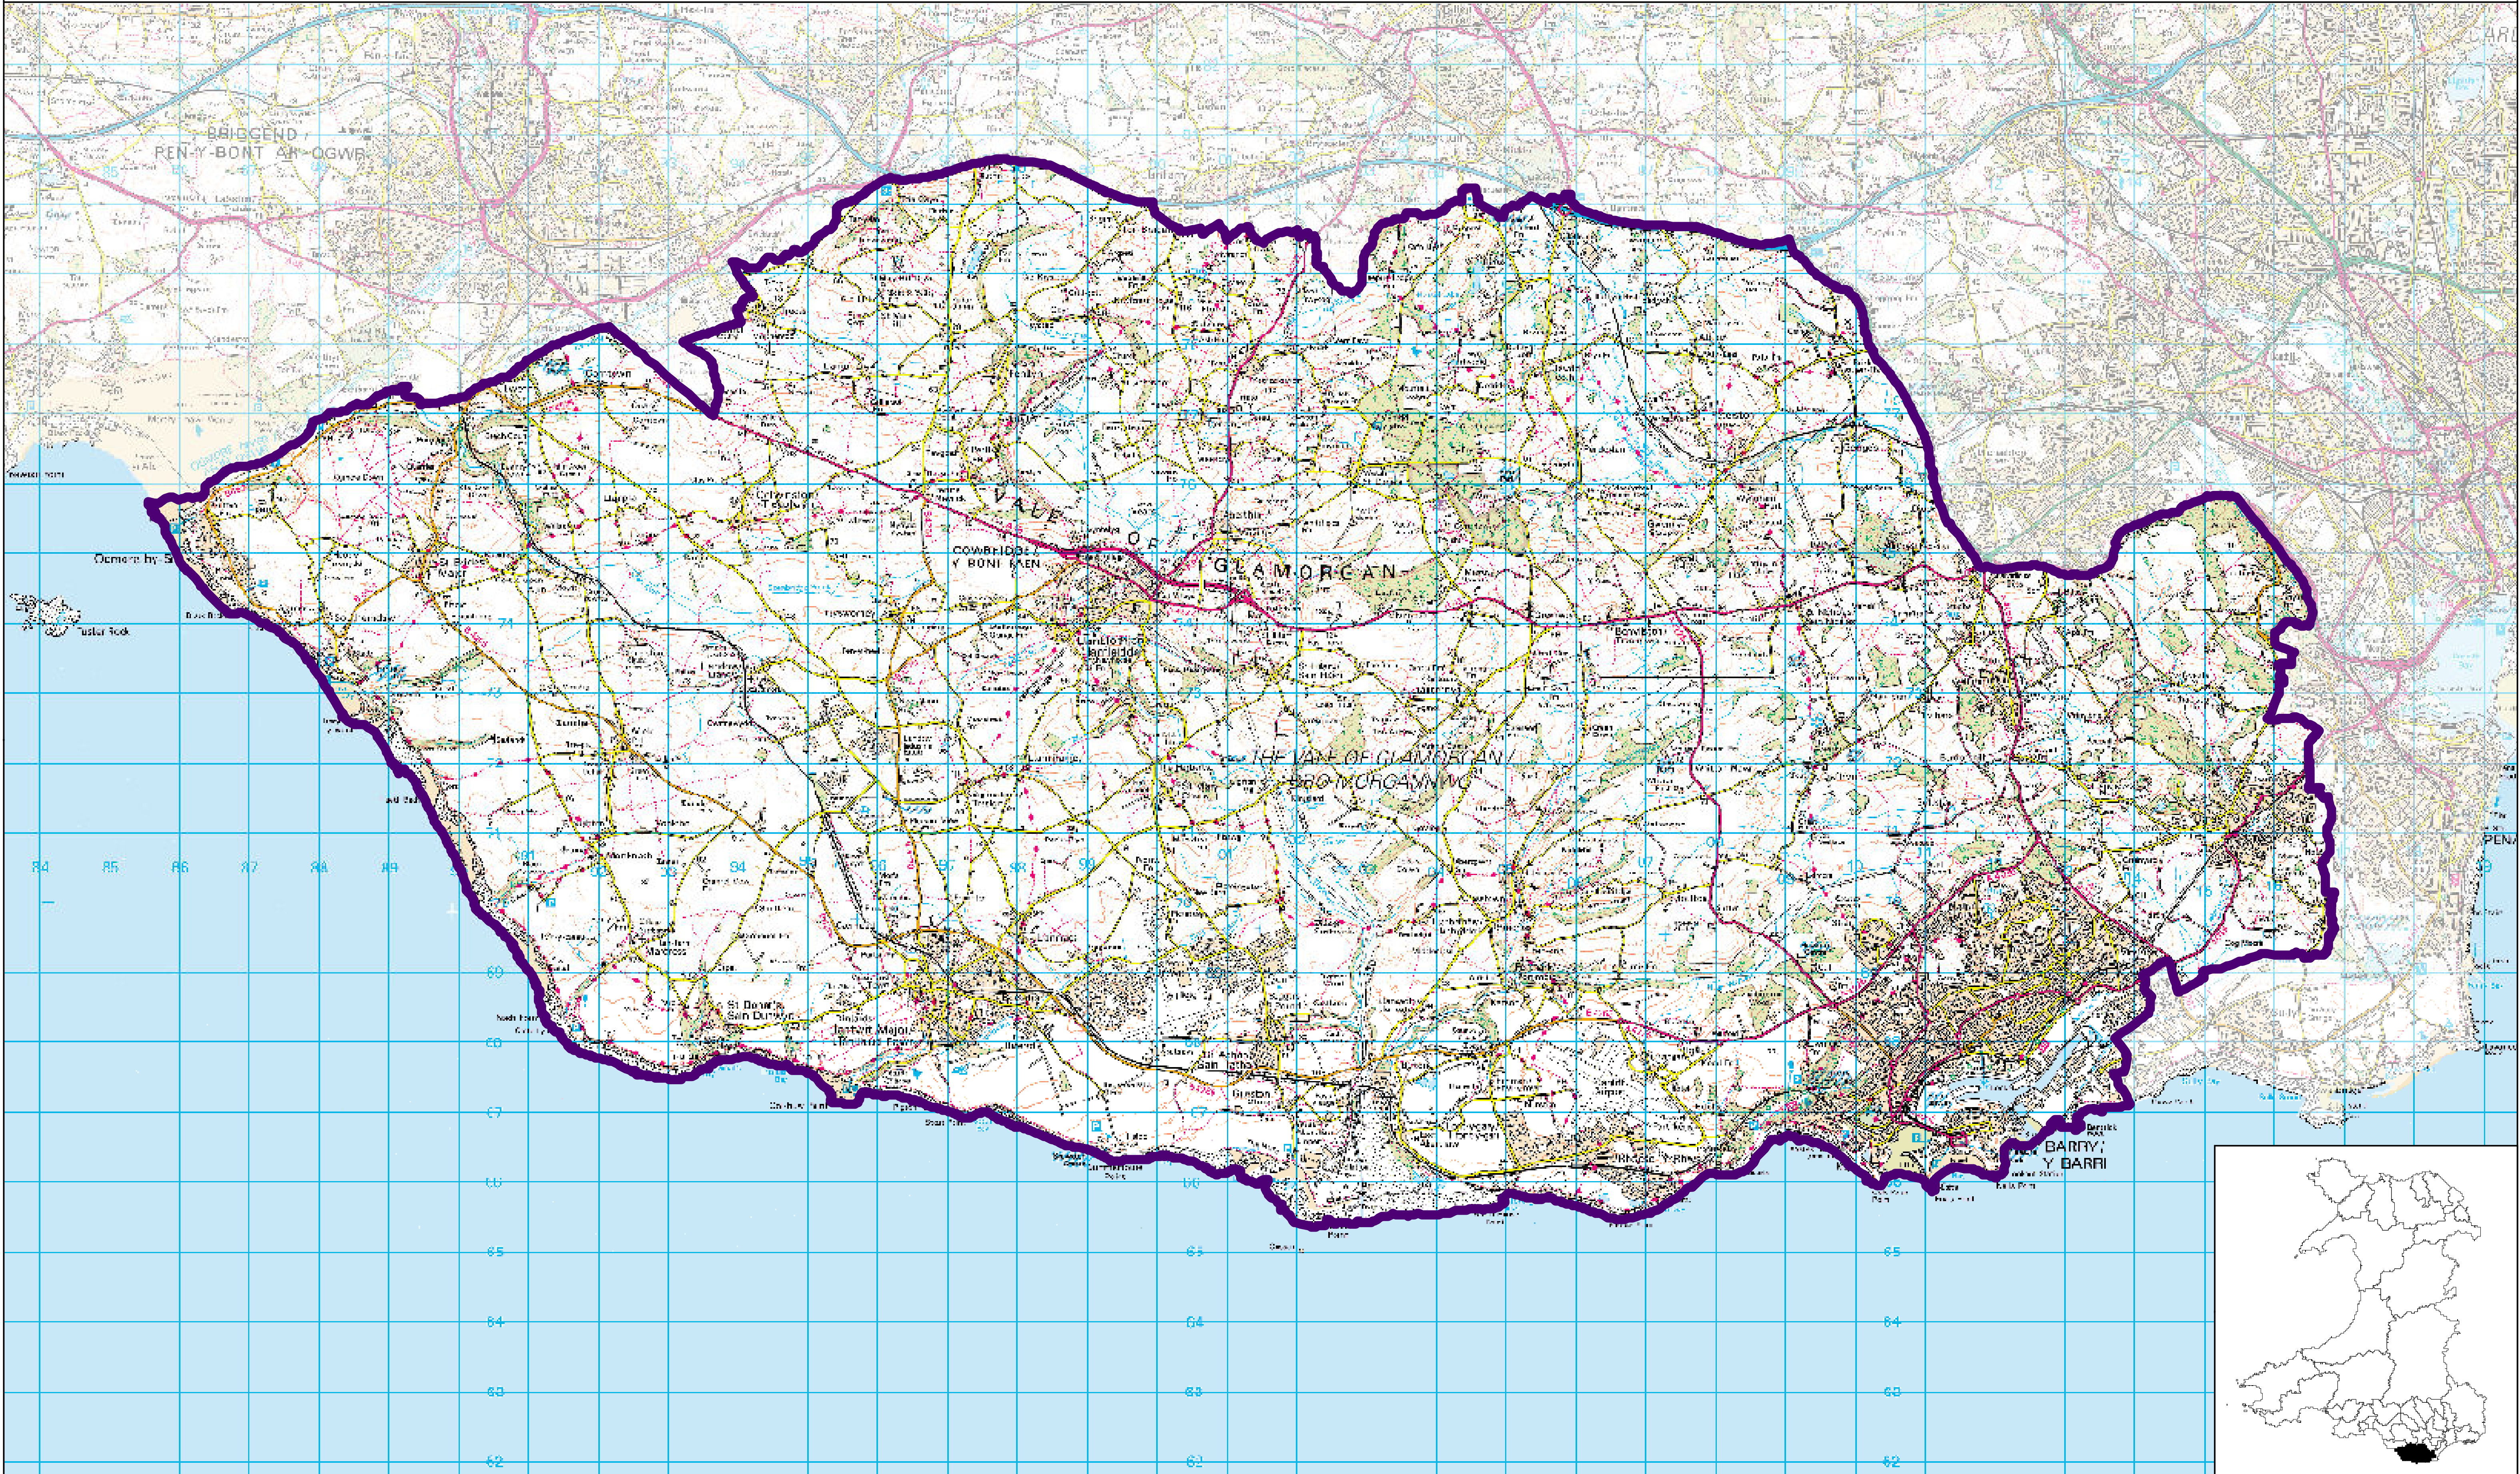

# Bro Morgannwg / Vale of Glamorgan

Etholaeth y Senedd / Senedd Constituency

Senedd Cymru  
Welsh Parliament

### Sylwadau / Comments

© Hawlfraint y Goron a hawliau cronfa ddata 2020. Arolwg Ordnans 100047295.  
© Crown copyright and database right 2020. All rights reserved. Ordnance Survey Licence number 100047295.

**Graddfa Map OS / OS Map Scale**  
1:50,000

0 0.5 1 1.5 2 Milliroedd / Miles