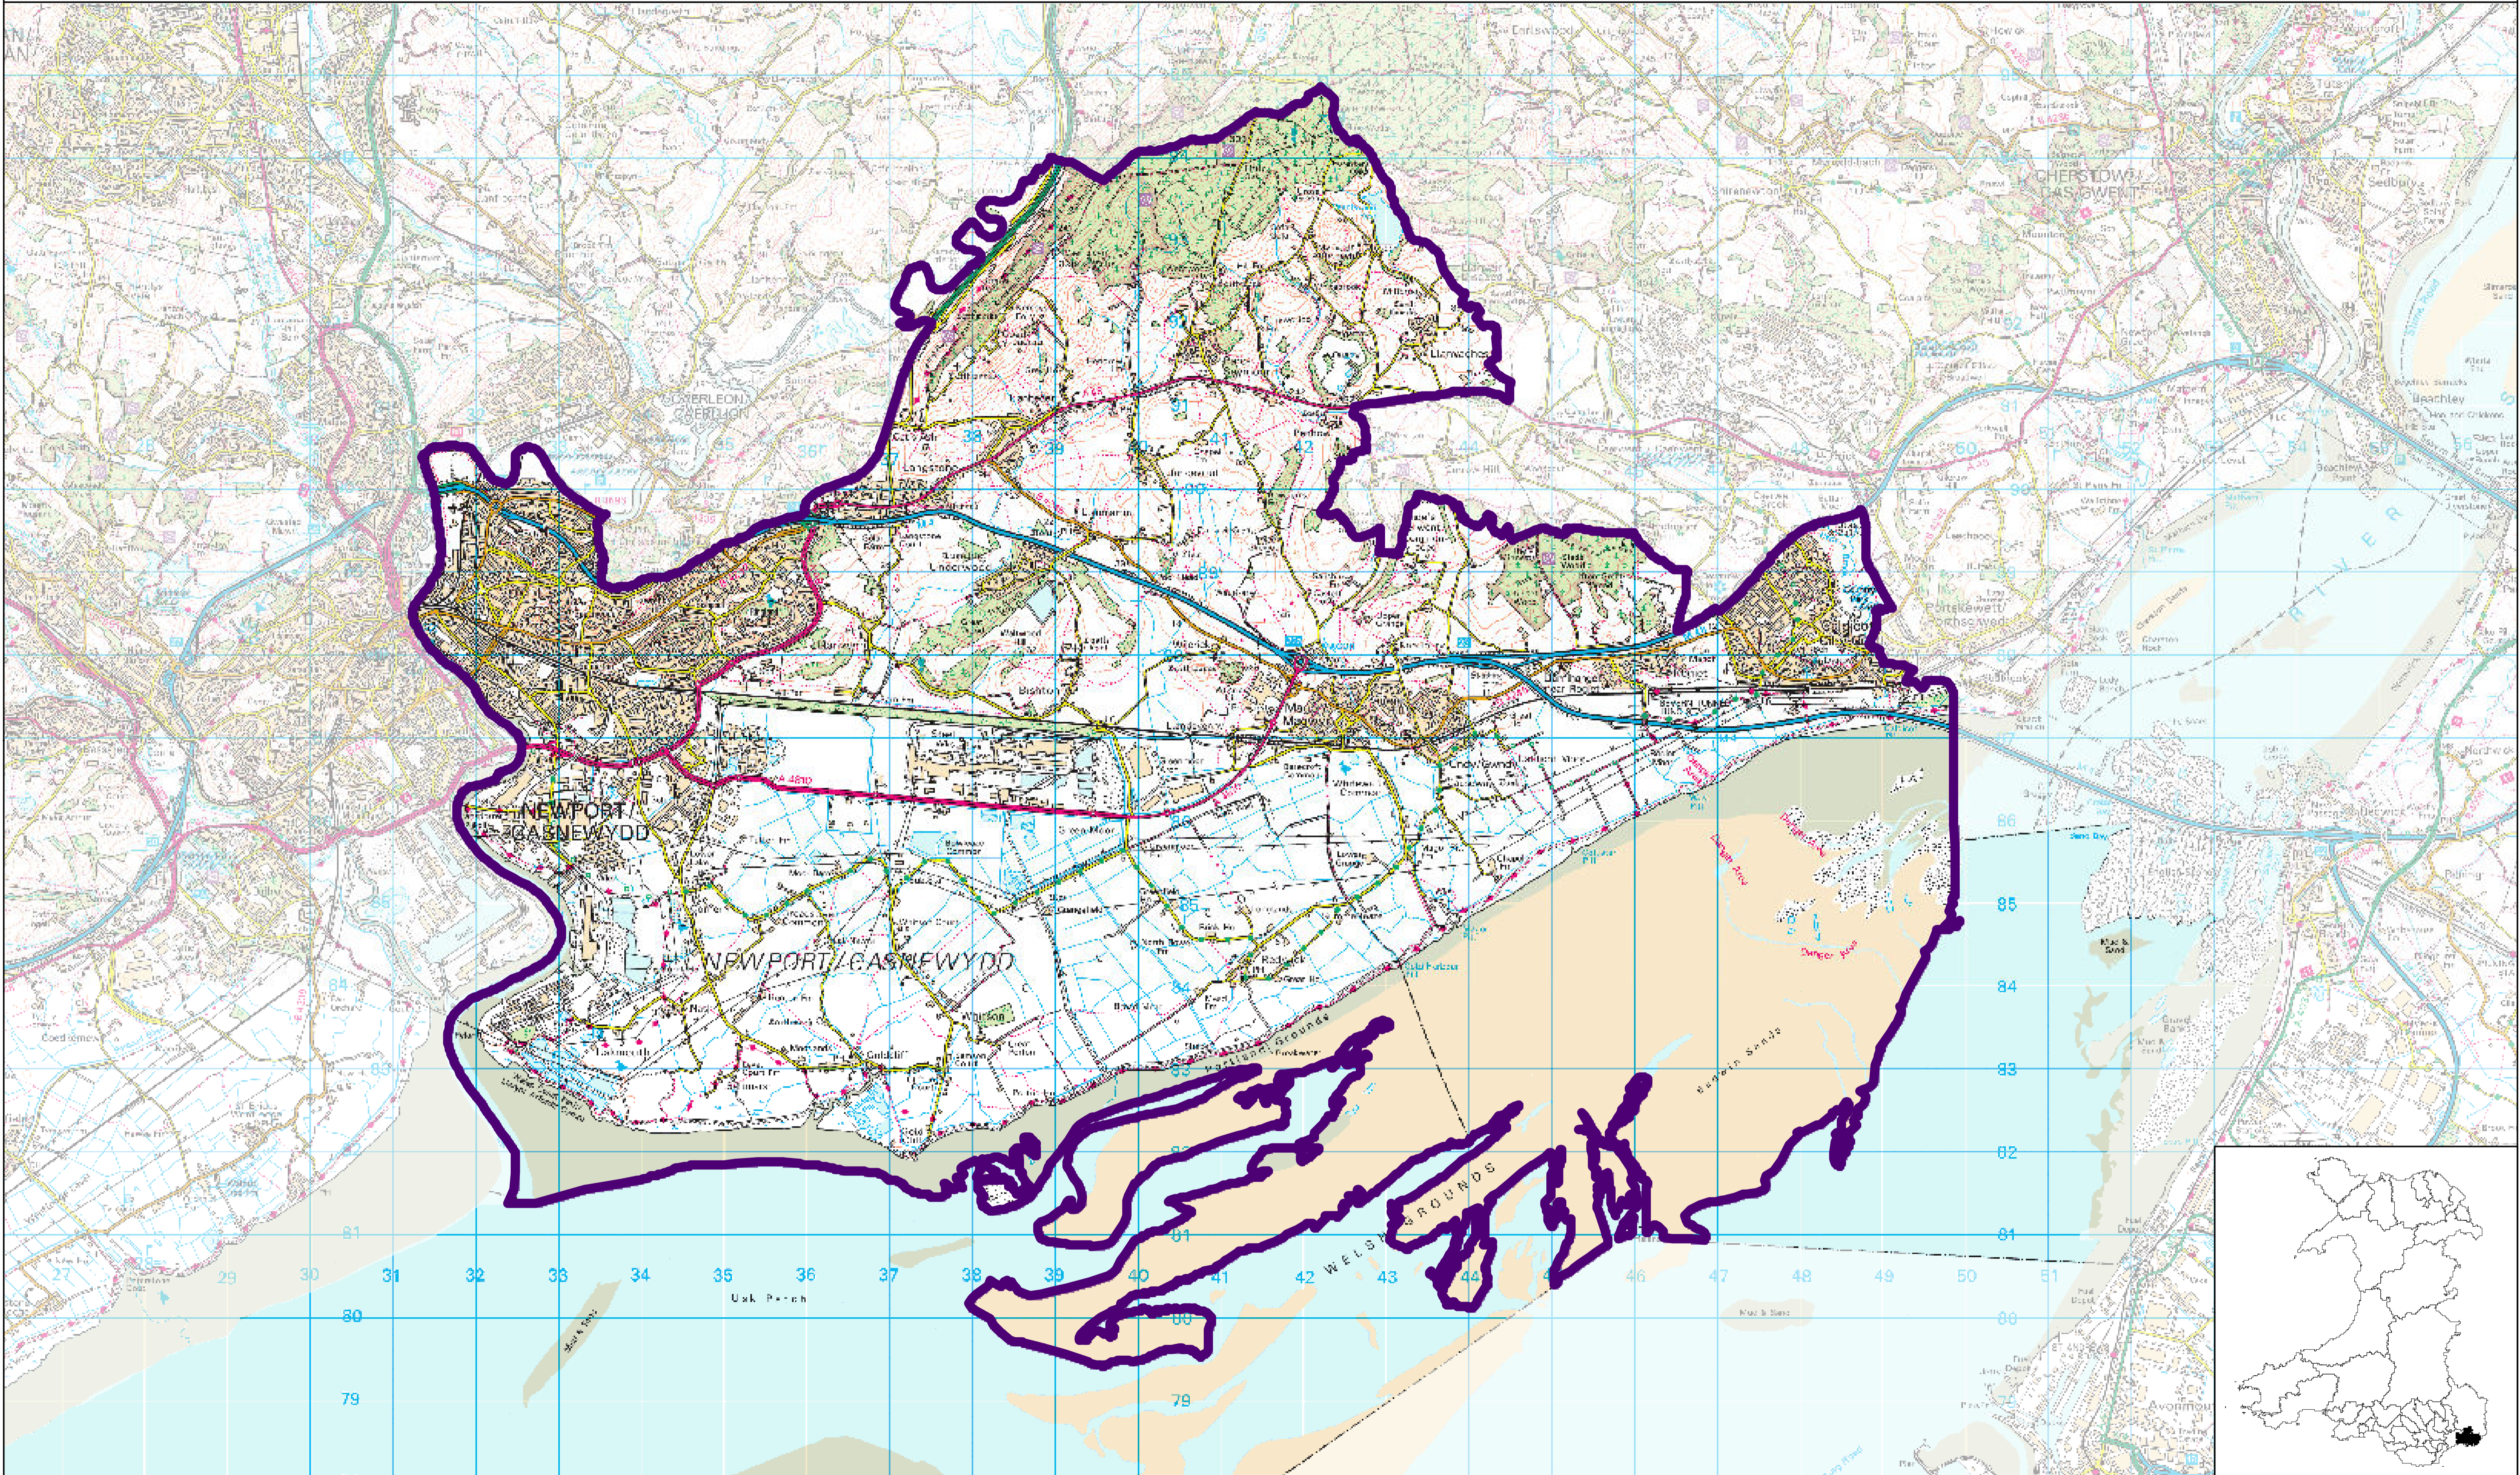

Dwyrain Casnewydd / Newport East

Etholaeth y Senedd/ Senedd Constituency

Sylwadau / Comments

© Hawffraint y Goron a hawliau cronfa ddata 2020. Arolwg Ordnans 100047295.
© Crown copyright and database right 2020. All rights reserved. Ordnance Survey Licence number 100047295.

Graddfa Map OS / OS Map Scale
1:50,000

0 0.4 0.8 1.2 1.6 Millitiroedd / Miles

G / N